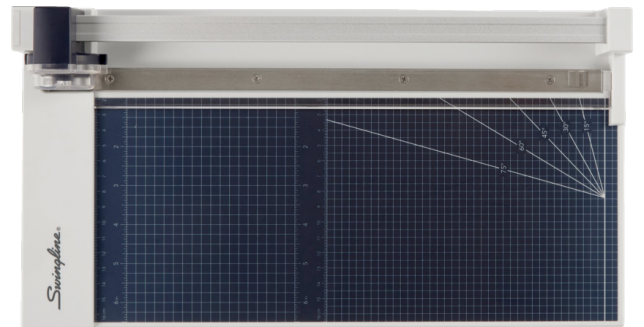

SAVE 10%

acco
BRANDS

Advantage+

SAVE UP TO 14% ON SELECTED OFFICE AND TECH SUPPLIES

- A. SWINGLINE PRECISION PRO 10-SHEET 2/3 HOLE DESKTOP PUNCH
  50505-74037 20.99
- B. SWINGLINE 390 HEAVY DUTY 160-SHEET STAPLER
  74711-39002 89.99
  74711-35319 Staples, 3/4", 1,000/bx 18.85
- C. HILROY PERMANENT MARKERS
  SAVE UP TO 14%
  890027B Fine, Black, 36/bx, **Reg. 29⁹⁹** 26.99
  890027C Fine, Black, 12/bx, **Reg. 13⁴⁹** 11.99
  890028A Fine, Assorted, 24/pk, **Reg. 24⁹⁹** 22.99
  890028B Fine, Assorted, 12/pk, **Reg. 13⁴⁹** 11.99
  890029A Ultra Fine, Black, 12/bx, **Reg. 13⁴⁹** 11.99
  890030A Asst Sizes, Black, 6/pk, **Reg. 6⁹⁹** 5.99
  890031A Chisel, Black, 12/bx, **Reg. 16⁹⁹** 14.99
- D. SWINGLINE CLASSICCT 12" ROTARY PAPER TRIMMER
  G7010008 94.99